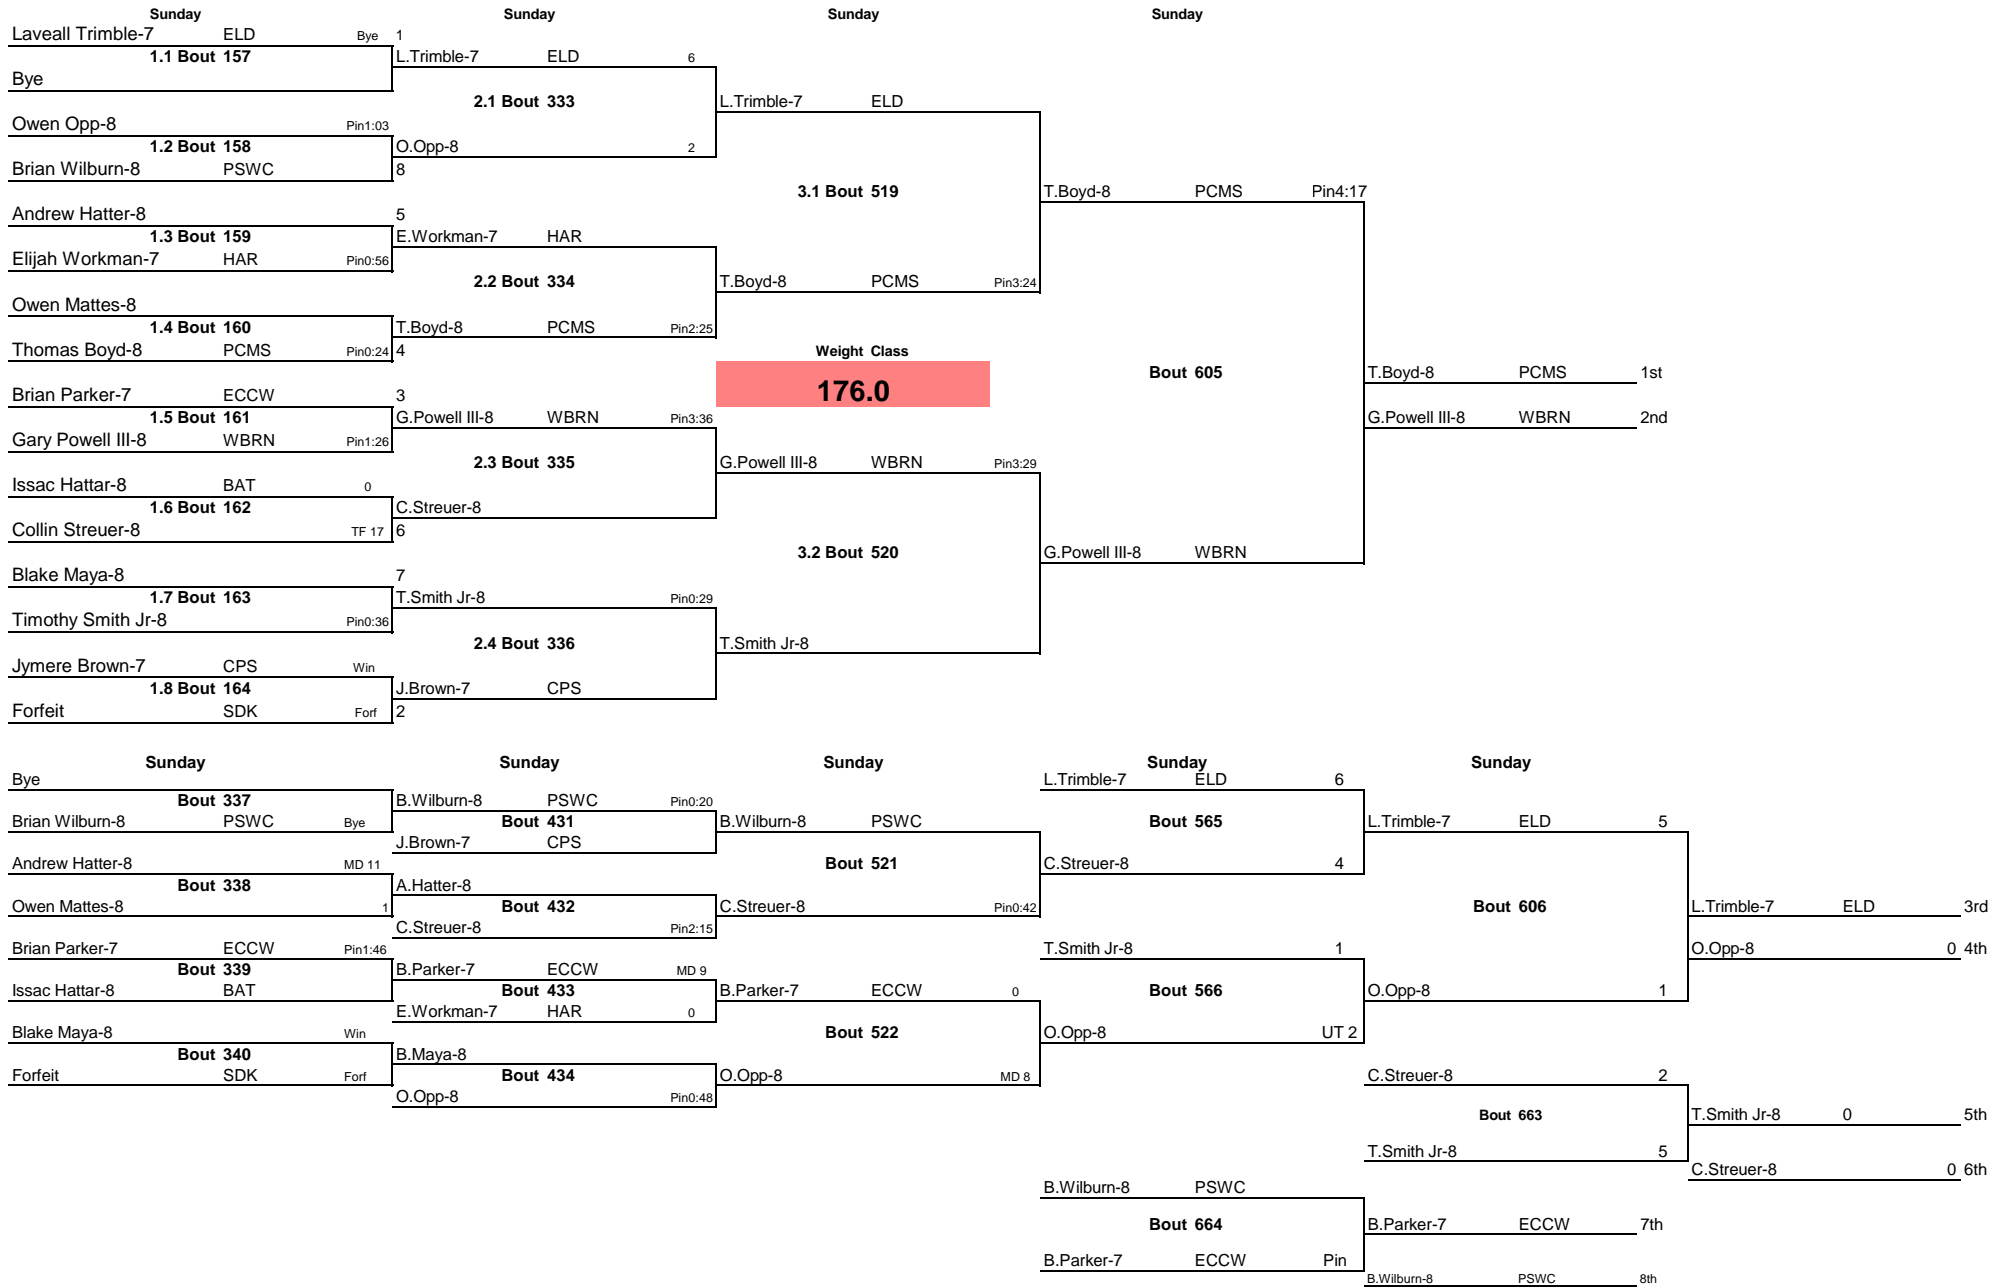

Note: All TIMES are ESTIMATES ONLY

OAC Archbishop Moeller JH District 2017