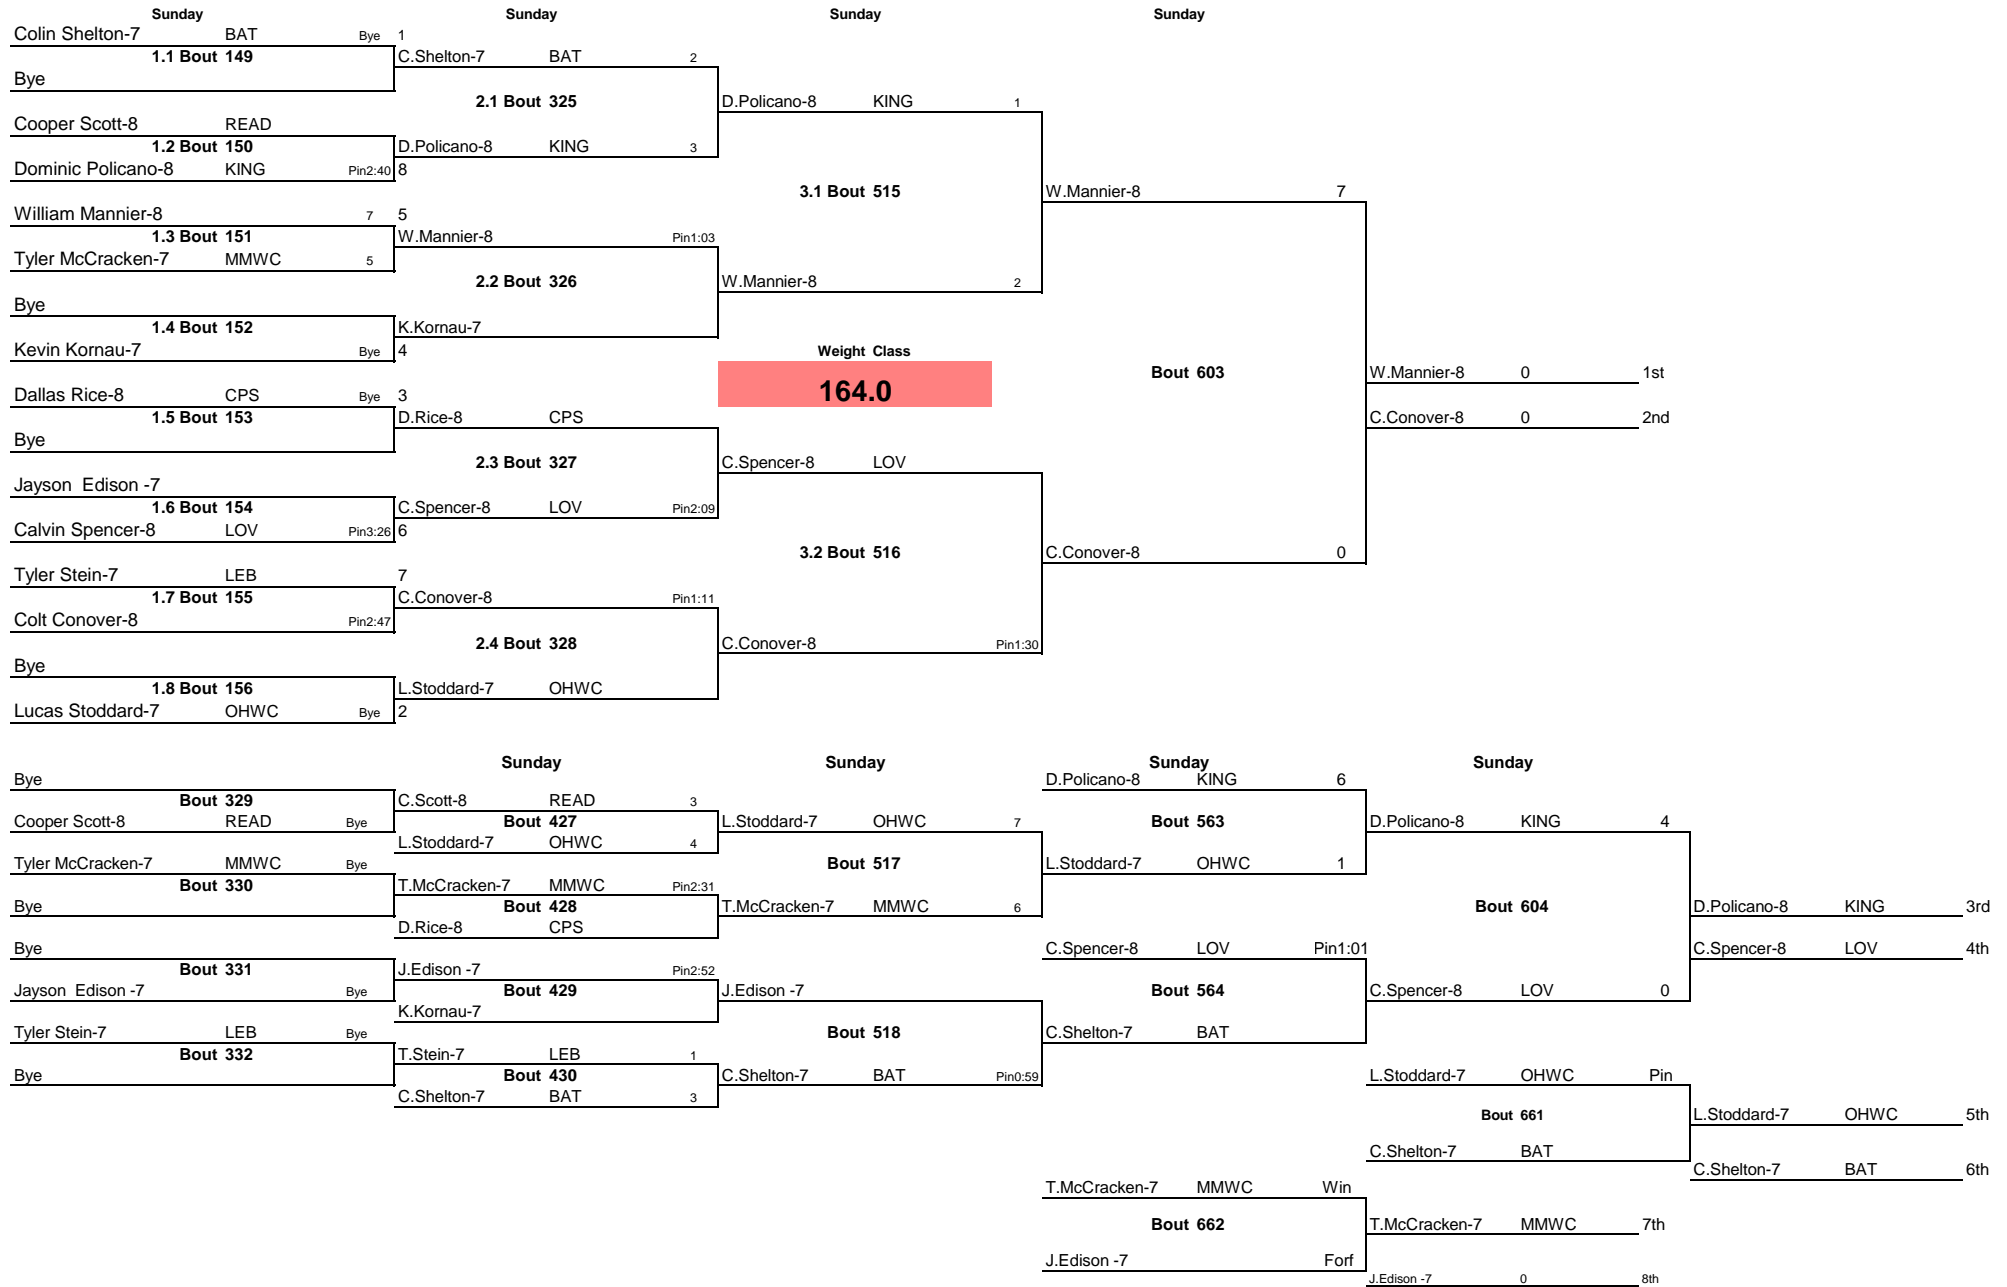

Note: All TIMES are ESTIMATES ONLY

OAC Archbishop Moeller JH District 2017