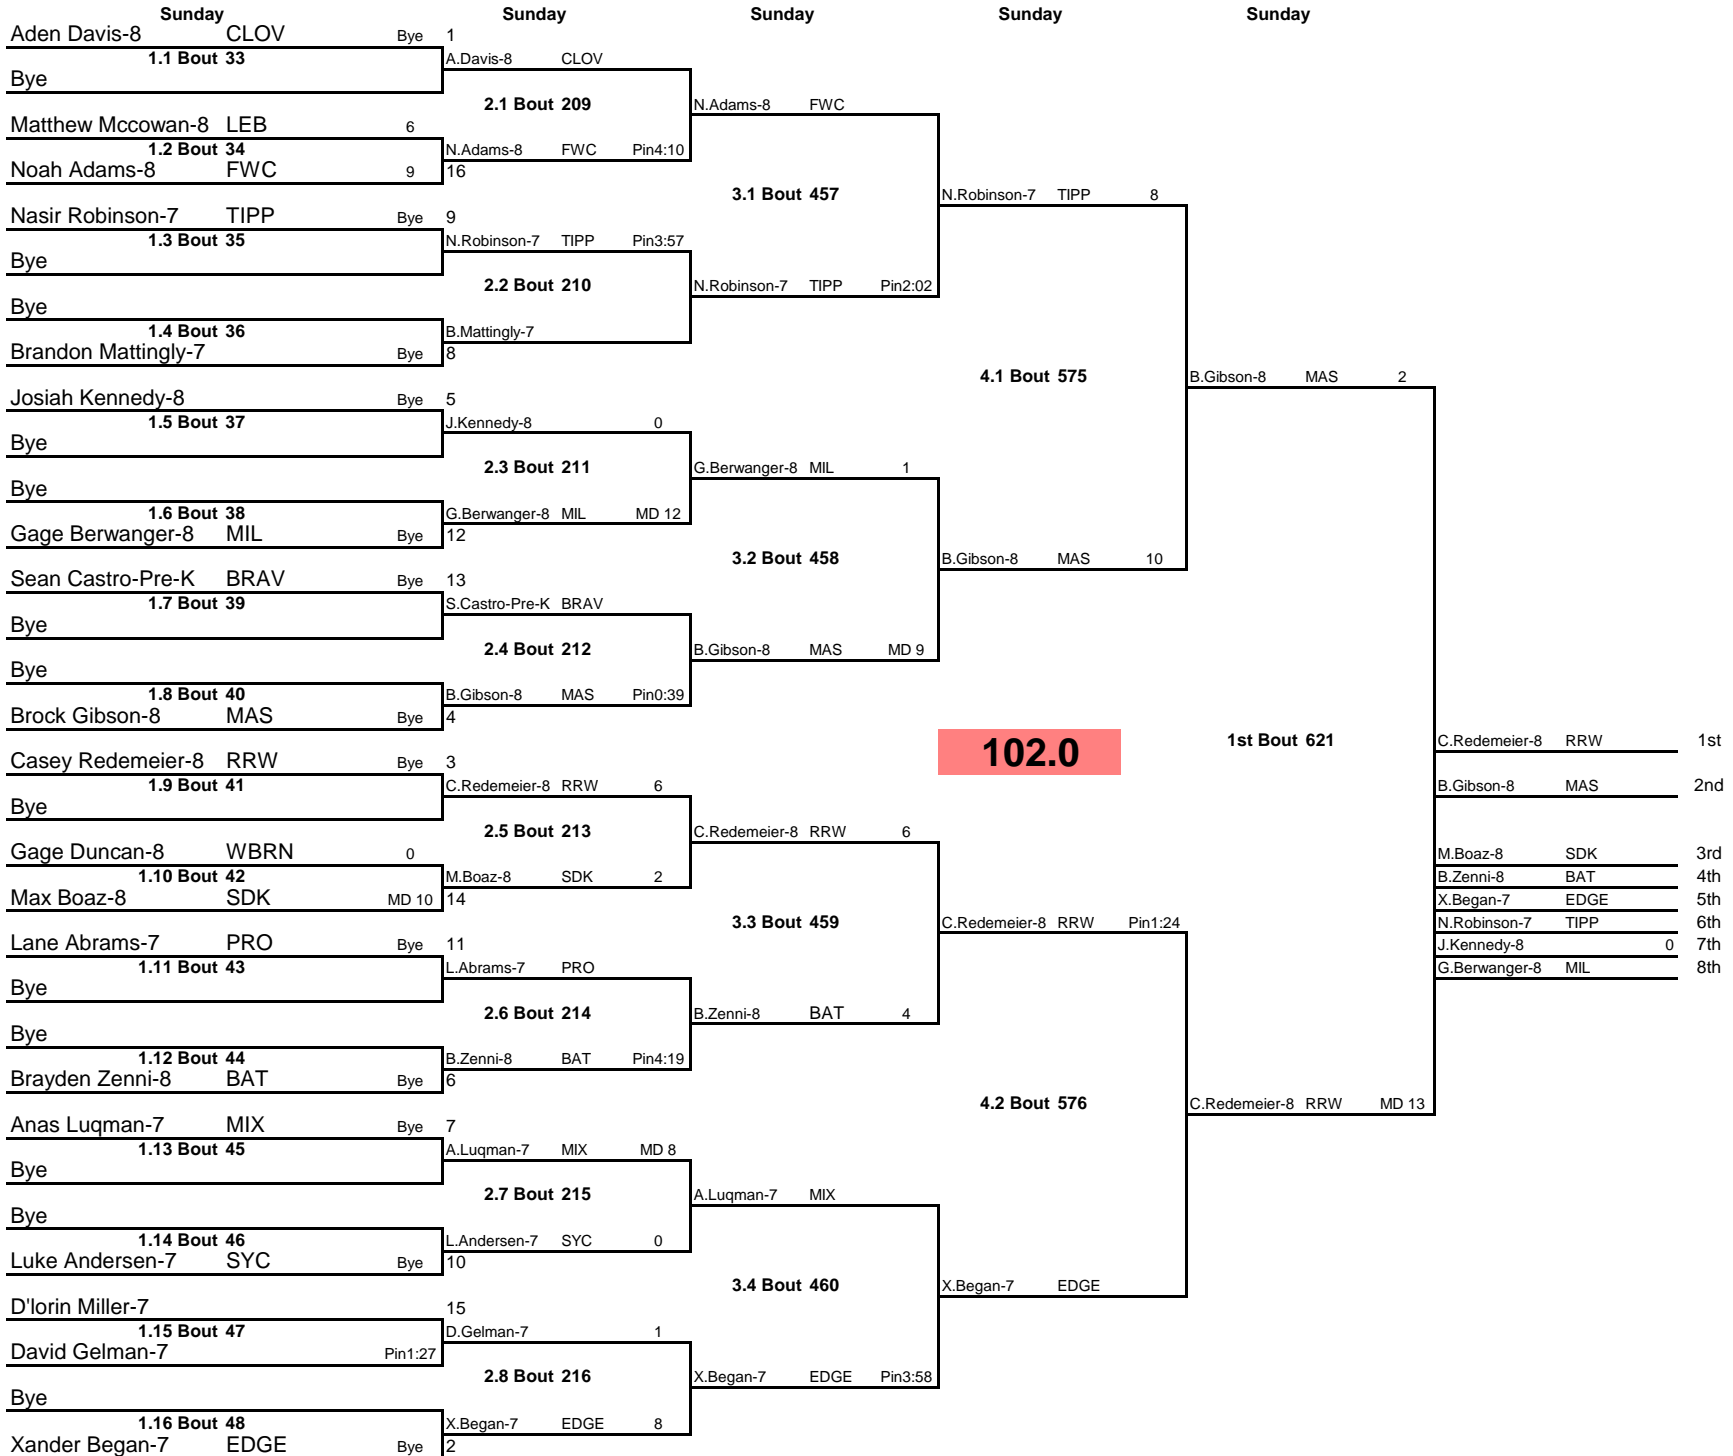

Note: All TIMES are ESTIMATES ONLY

OAC Archbishop Moeller JH District 2017

Sunday