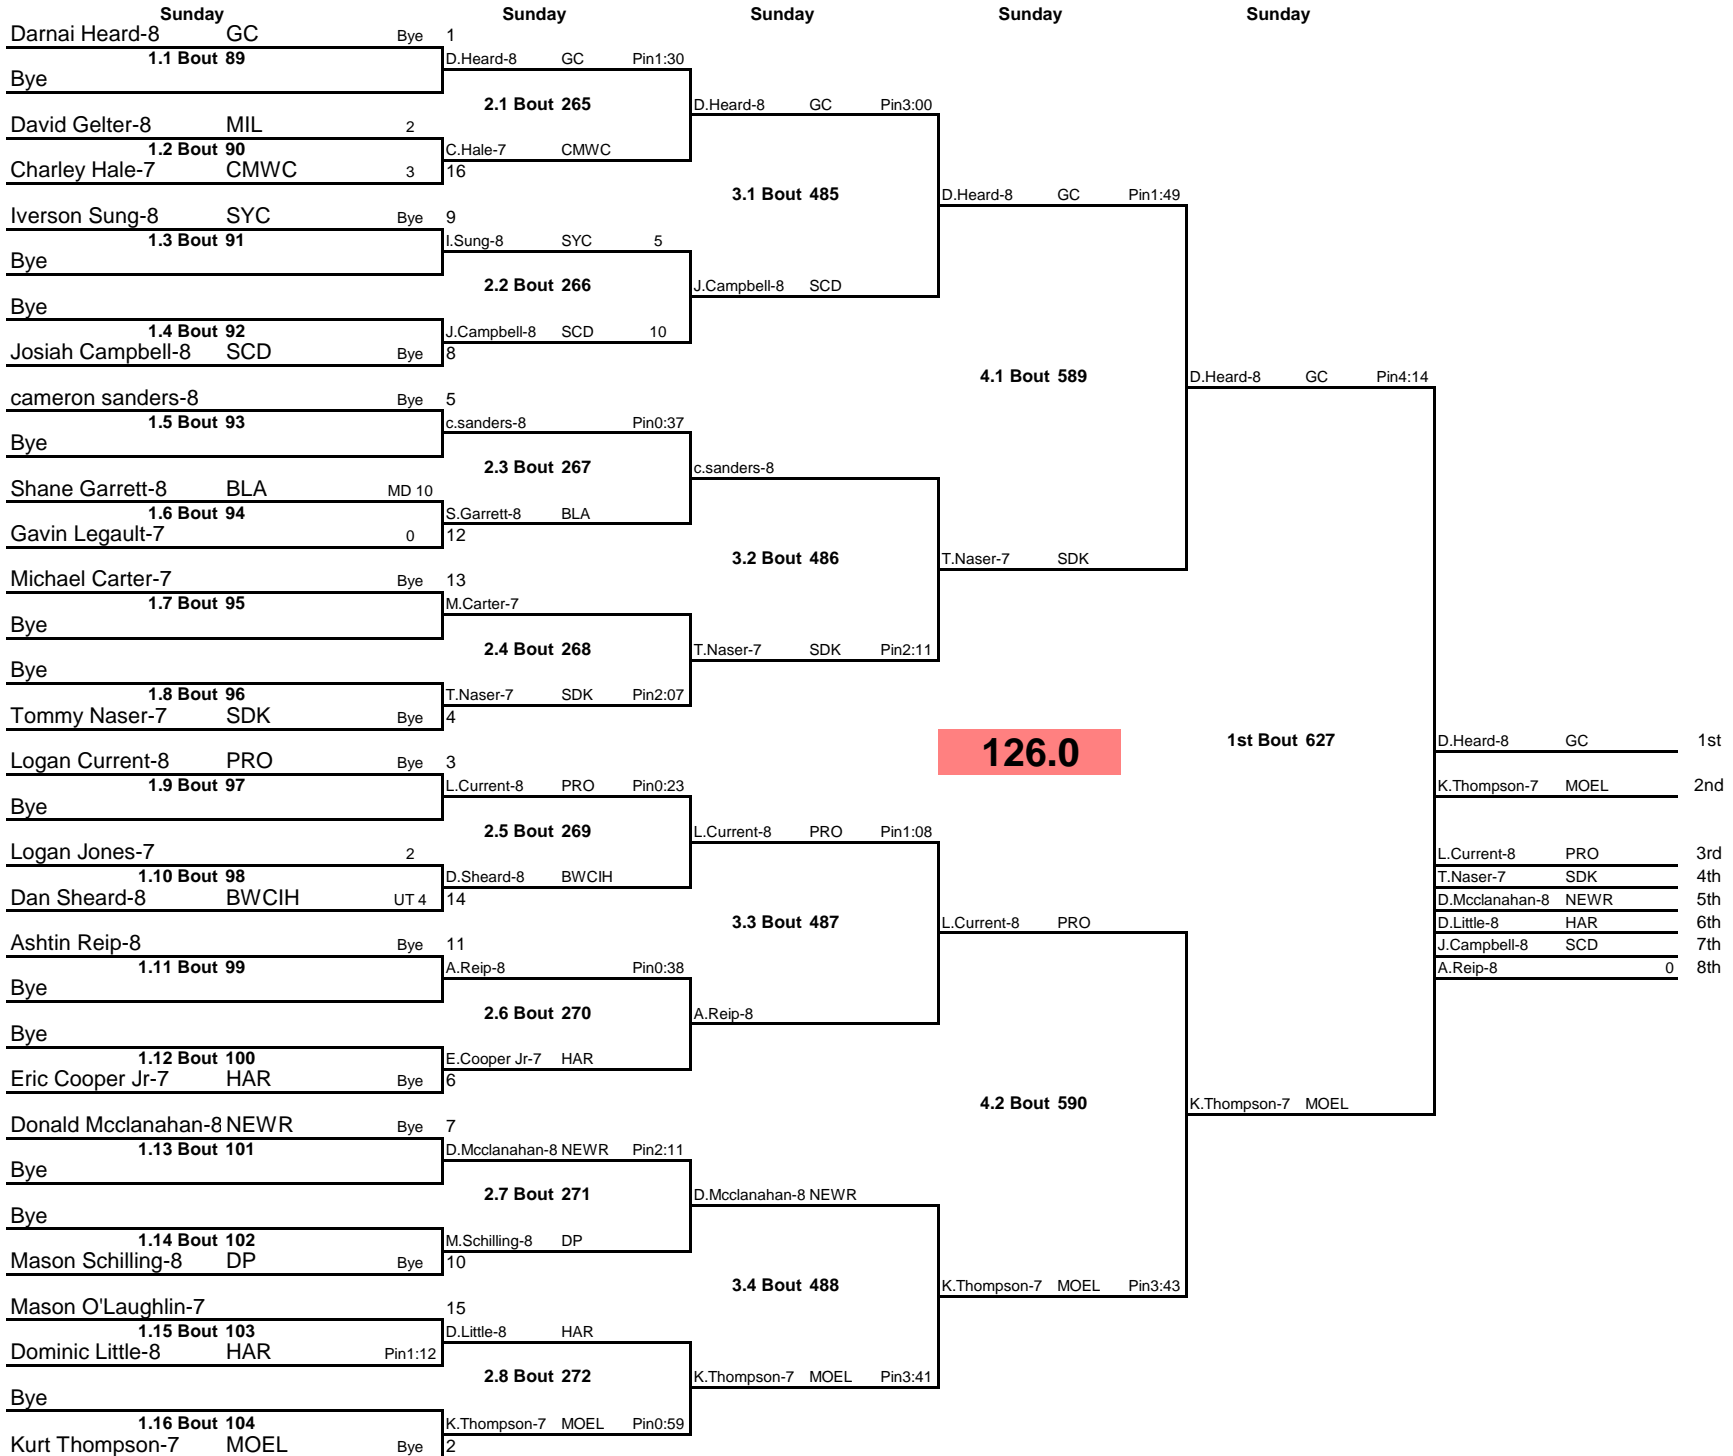

Note: All TIMES are ESTIMATES ONLY

OAC Archbishop Moeller JH District 2017

126.0

Sunday