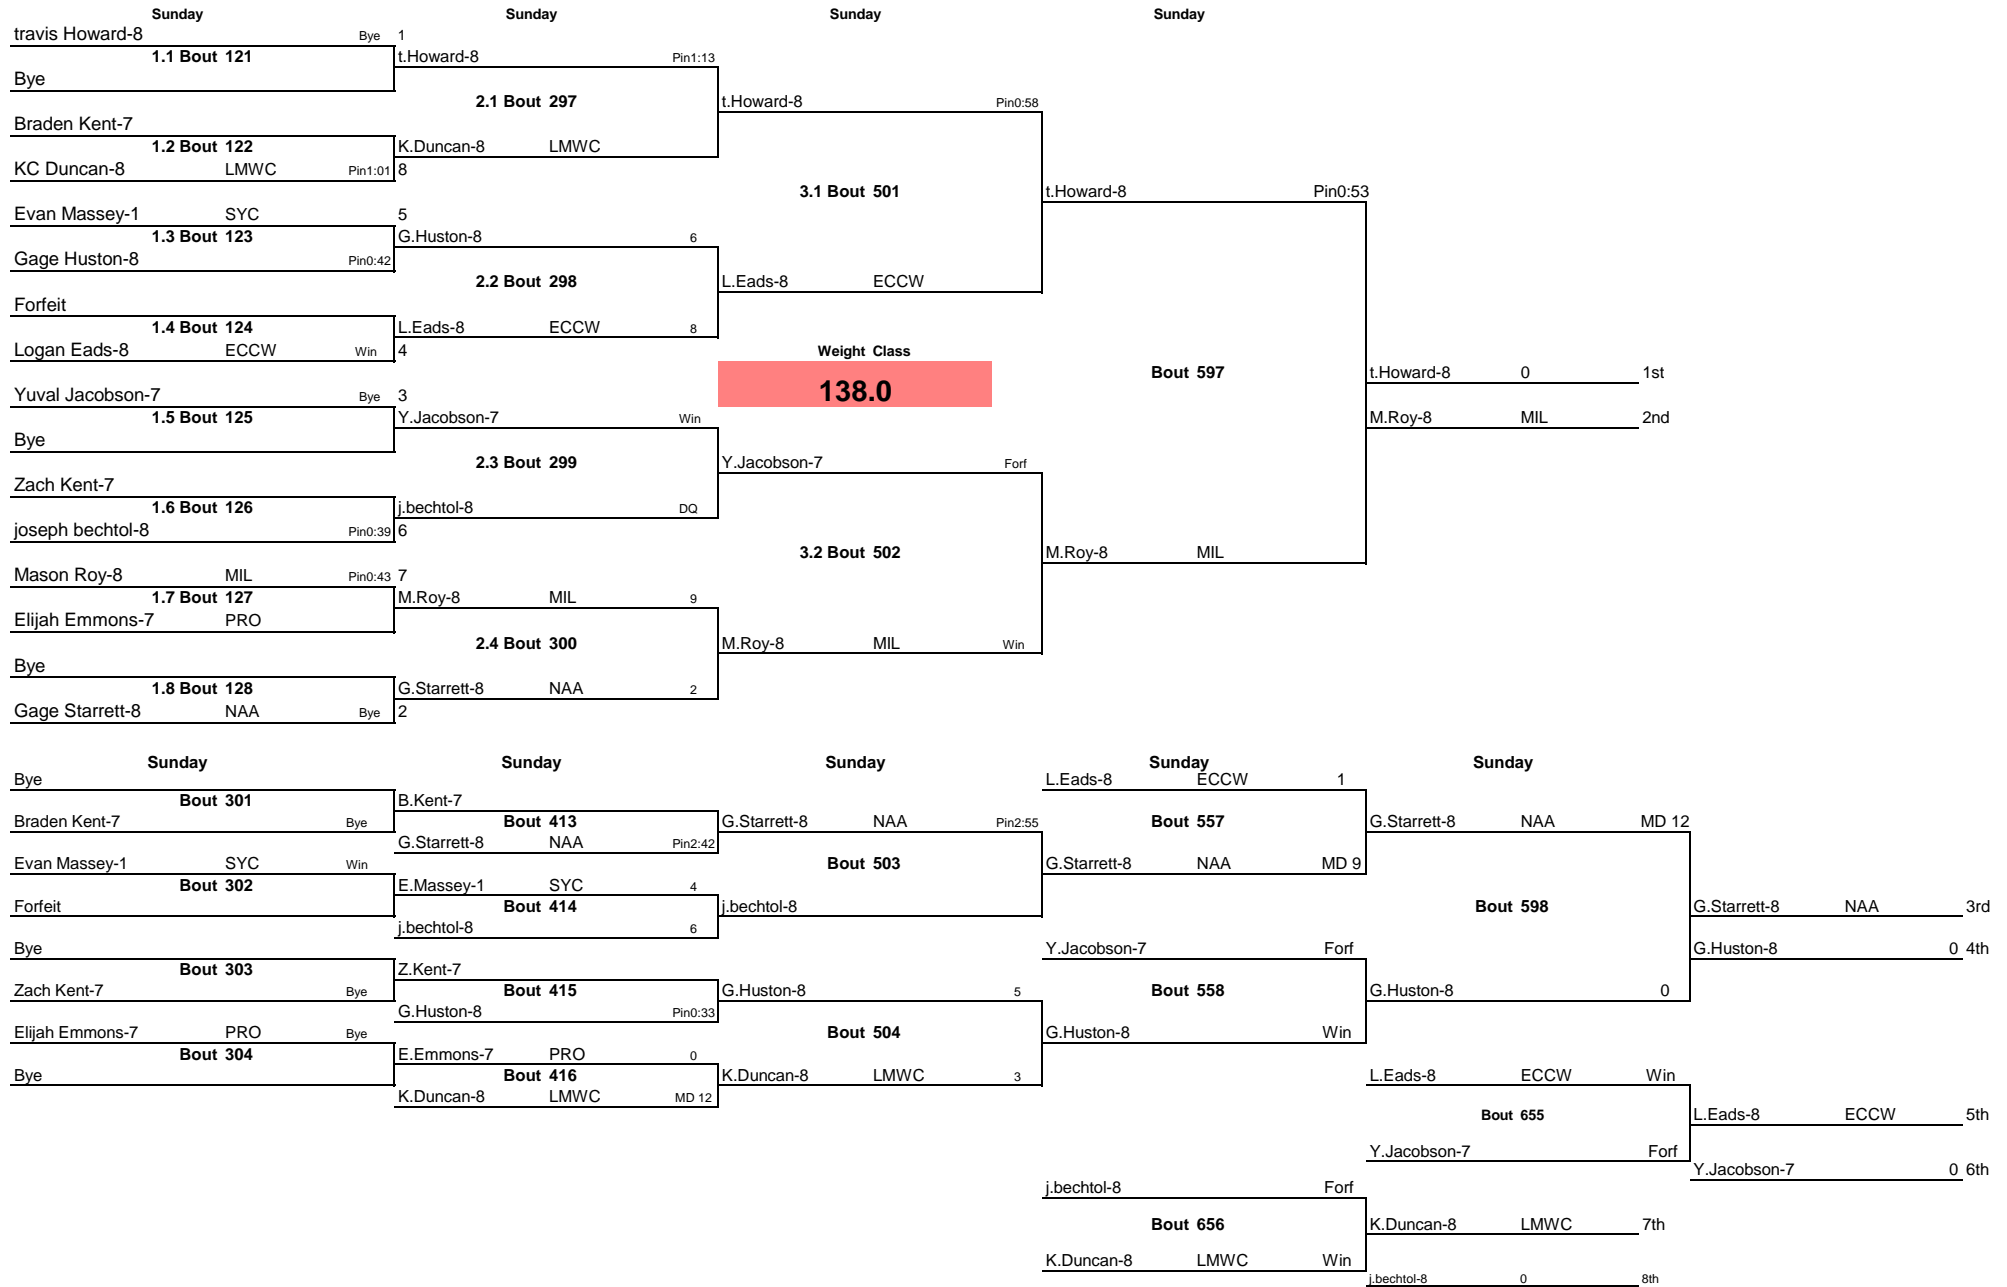

Note: All TIMES are ESTIMATES ONLY

OAC Archbishop Moeller JH District 2017