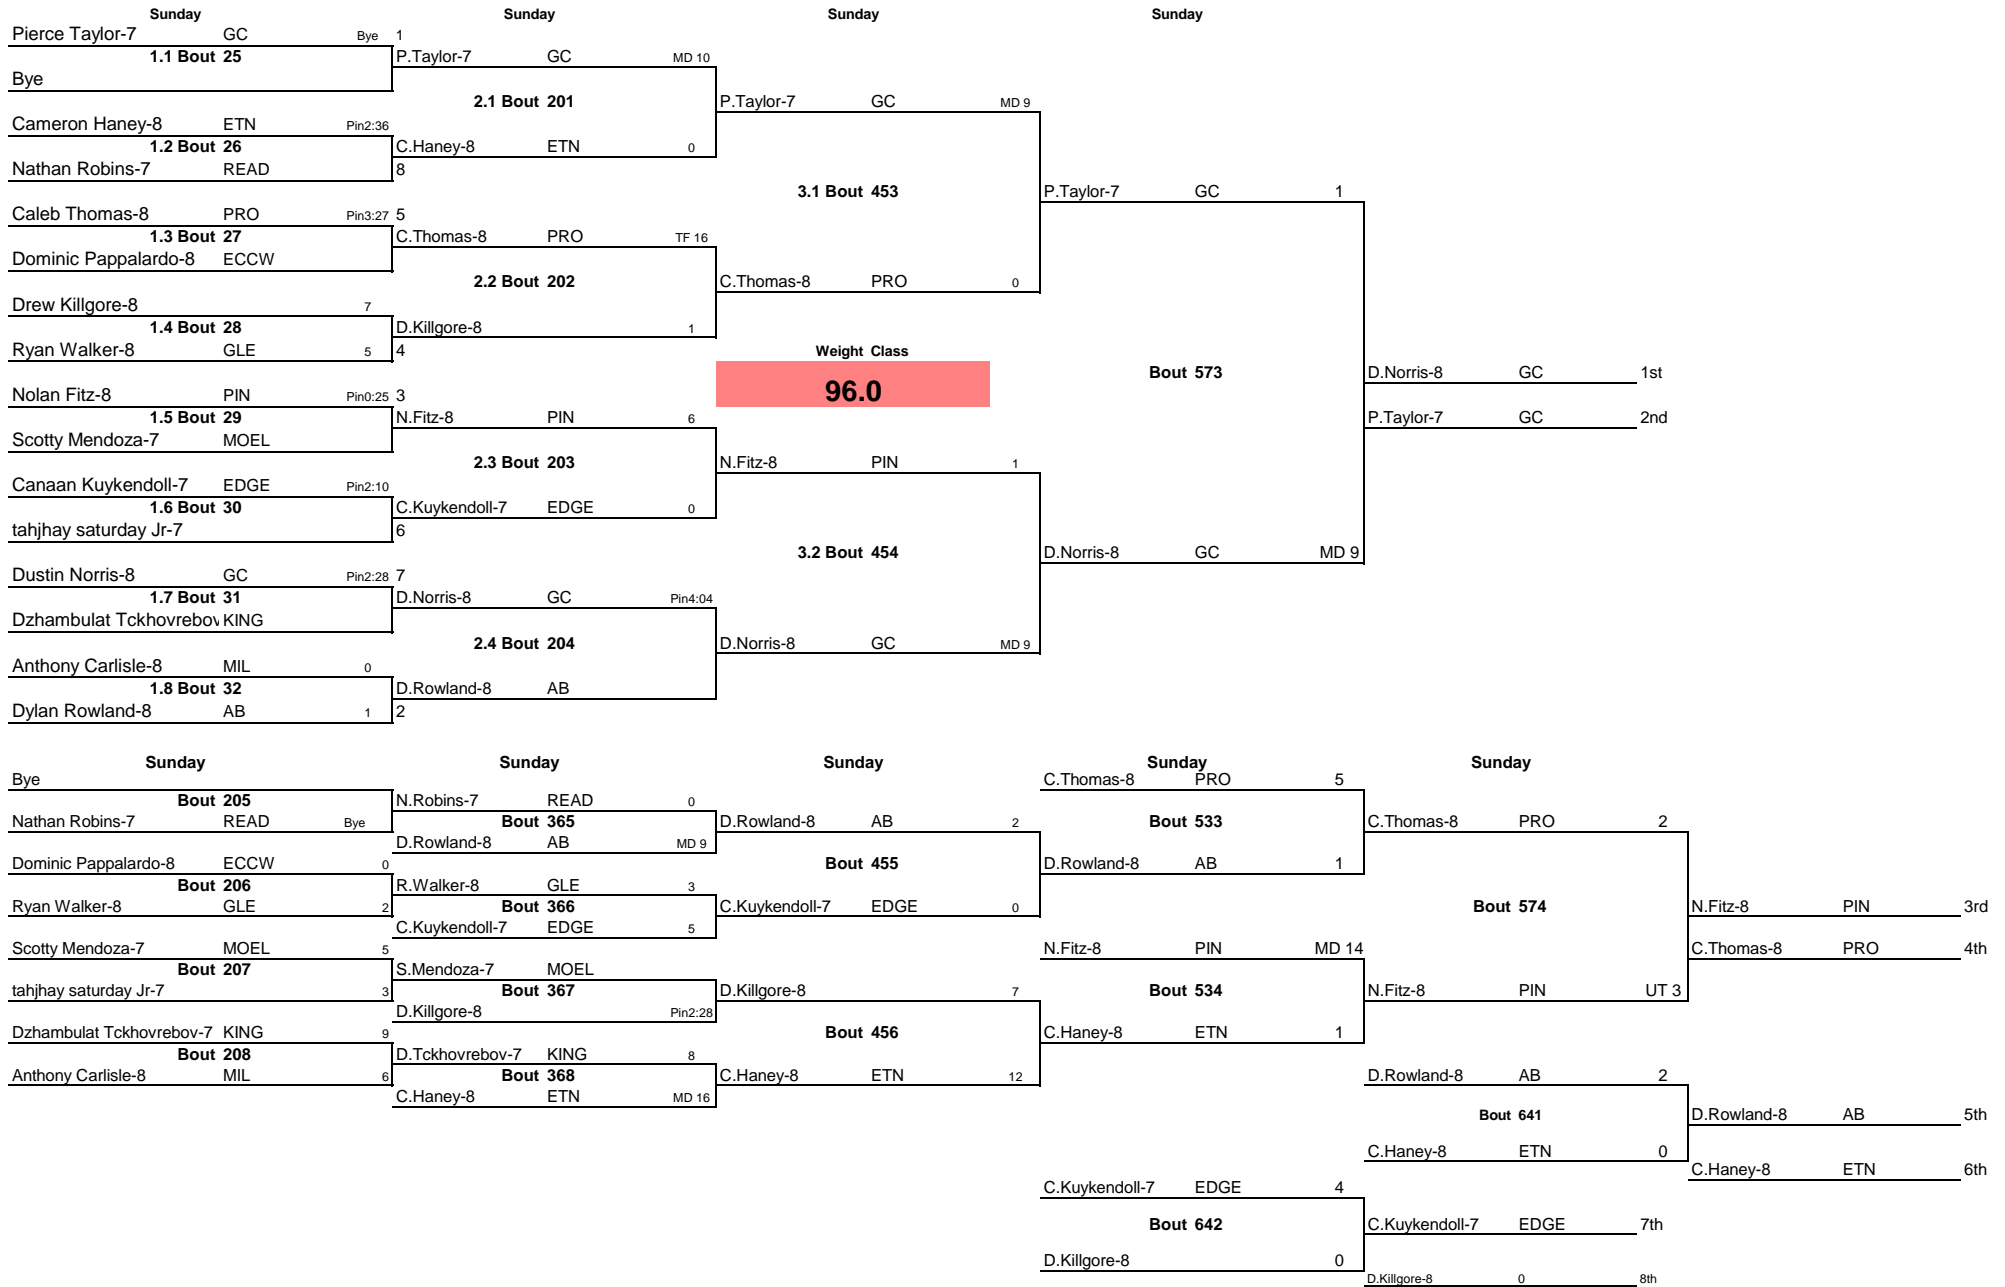

Note: All TIMES are ESTIMATES ONLY

OAC Archbishop Moeller JH District 2017

Note: All TIMES are ESTIMATES ONLY

OAC Archbishop Moeller JH District 2017

Note: All TIMES are ESTIMATES ONLY

OAC Archbishop Moeller JH District 2017