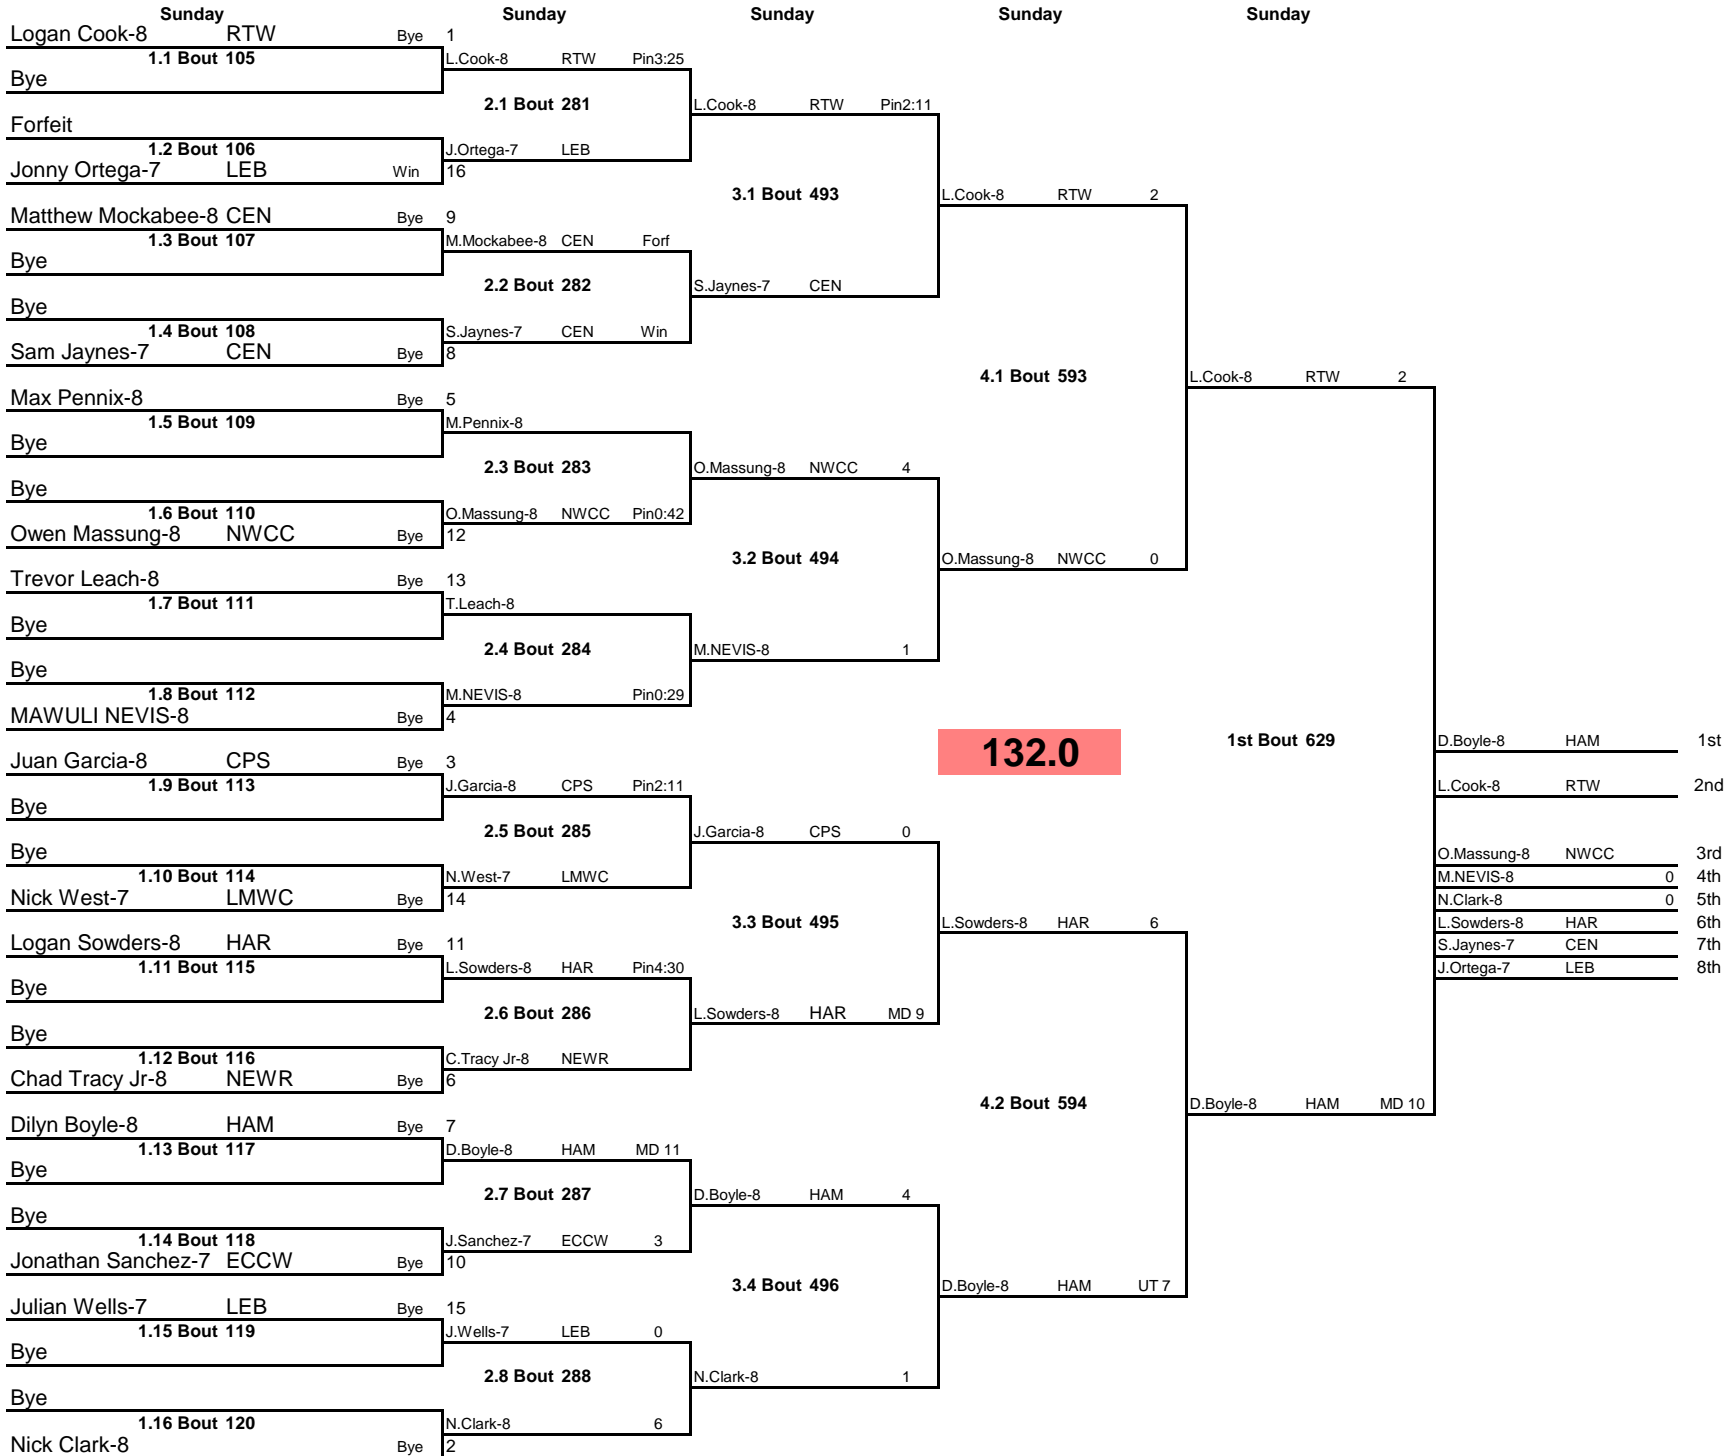

Note: All TIMES are ESTIMATES ONLY

OAC Archbishop Moeller JH District 2017

Note: All TIMES are ESTIMATES ONLY

OAC Archbishop Moeller JH District 2017

126.0

Sunday

Note: All TIMES are ESTIMATES ONLY

OAC Archbishop Moeller JH District 2017