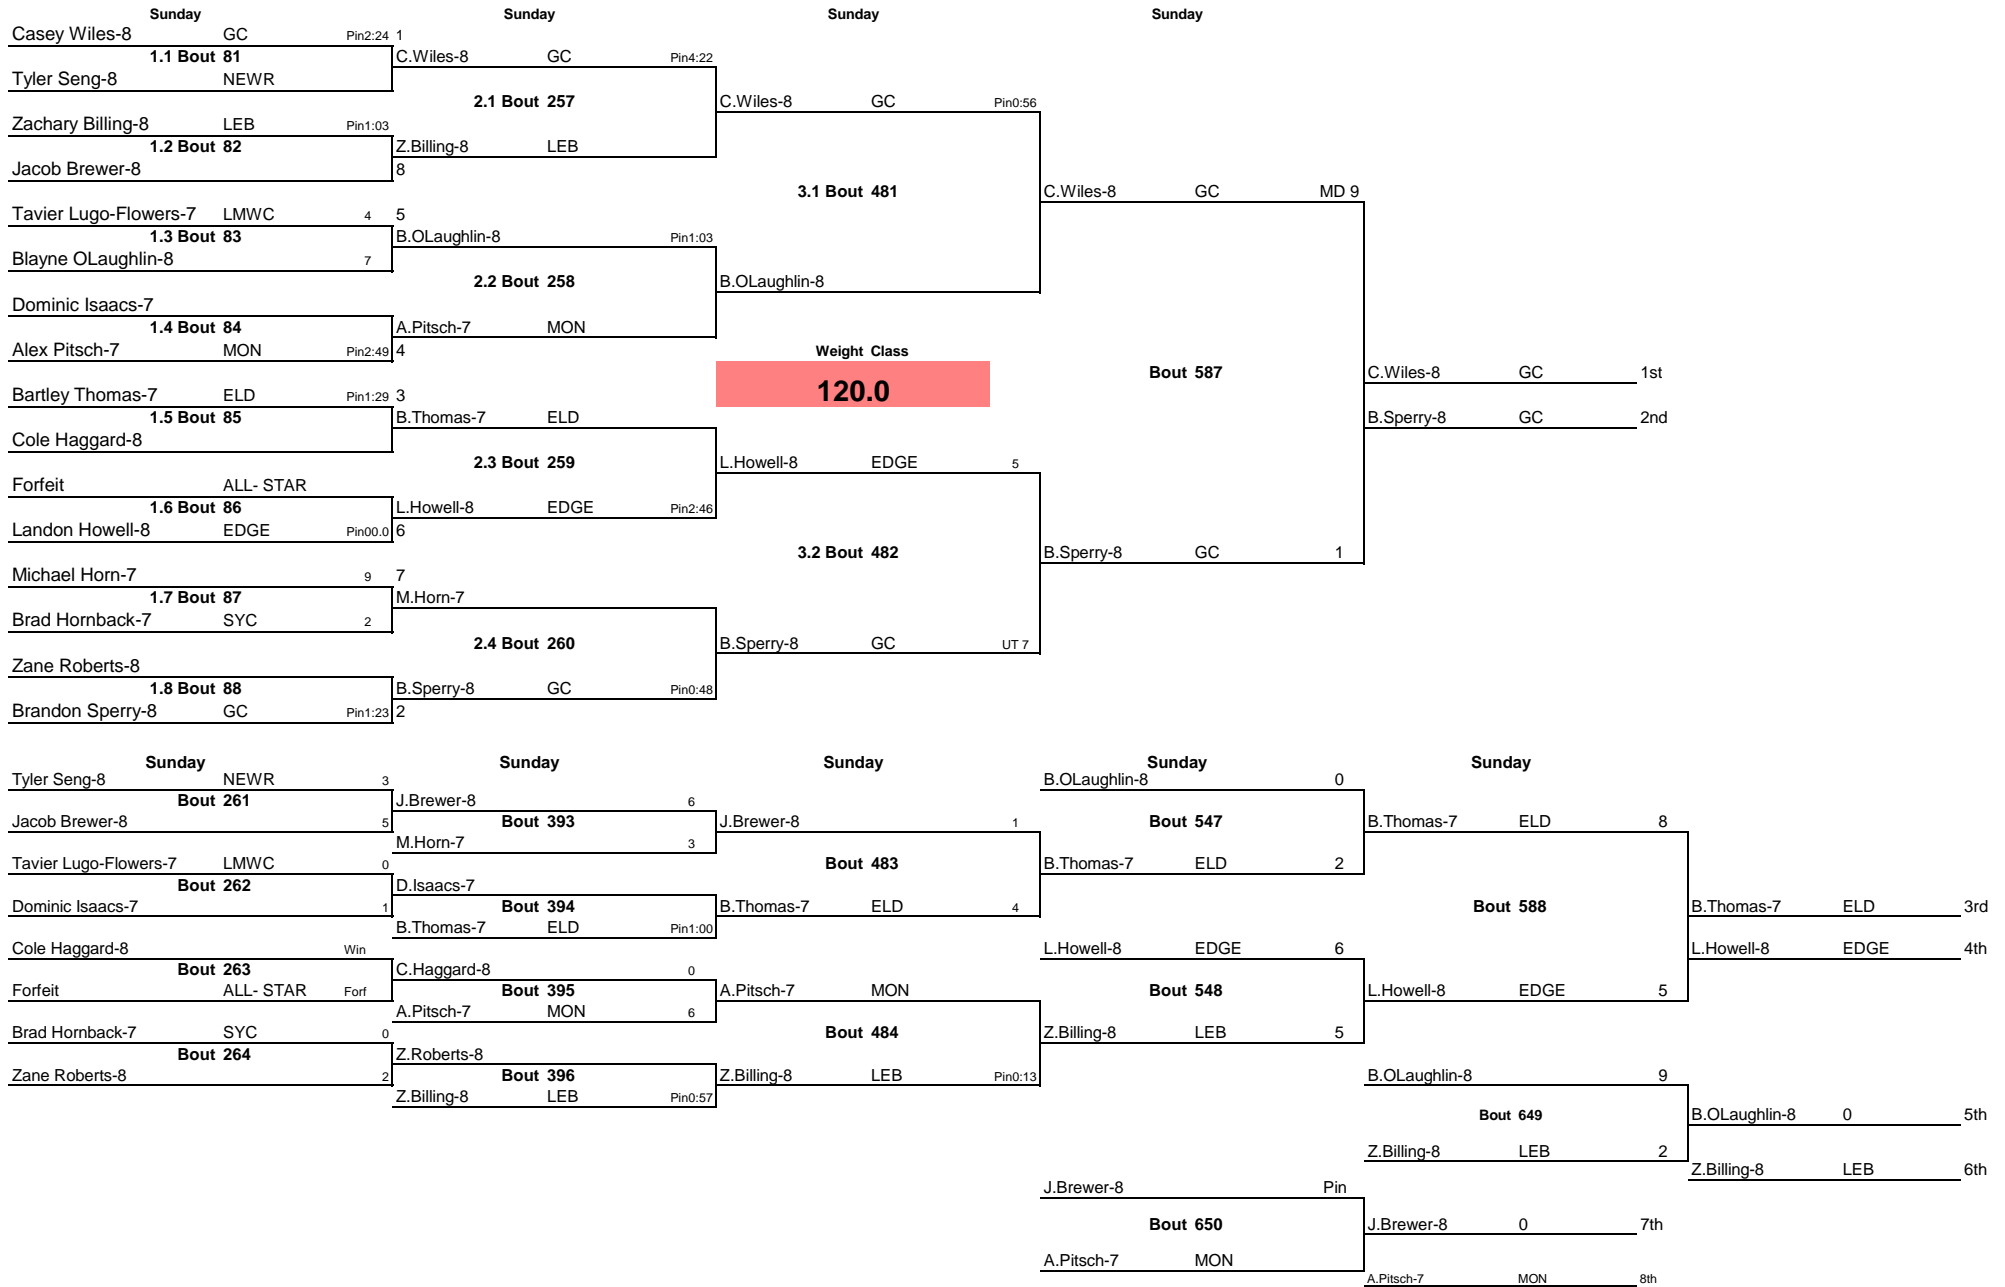

Note: All TIMES are ESTIMATES ONLY

OAC Archbishop Moeller JH District 2017