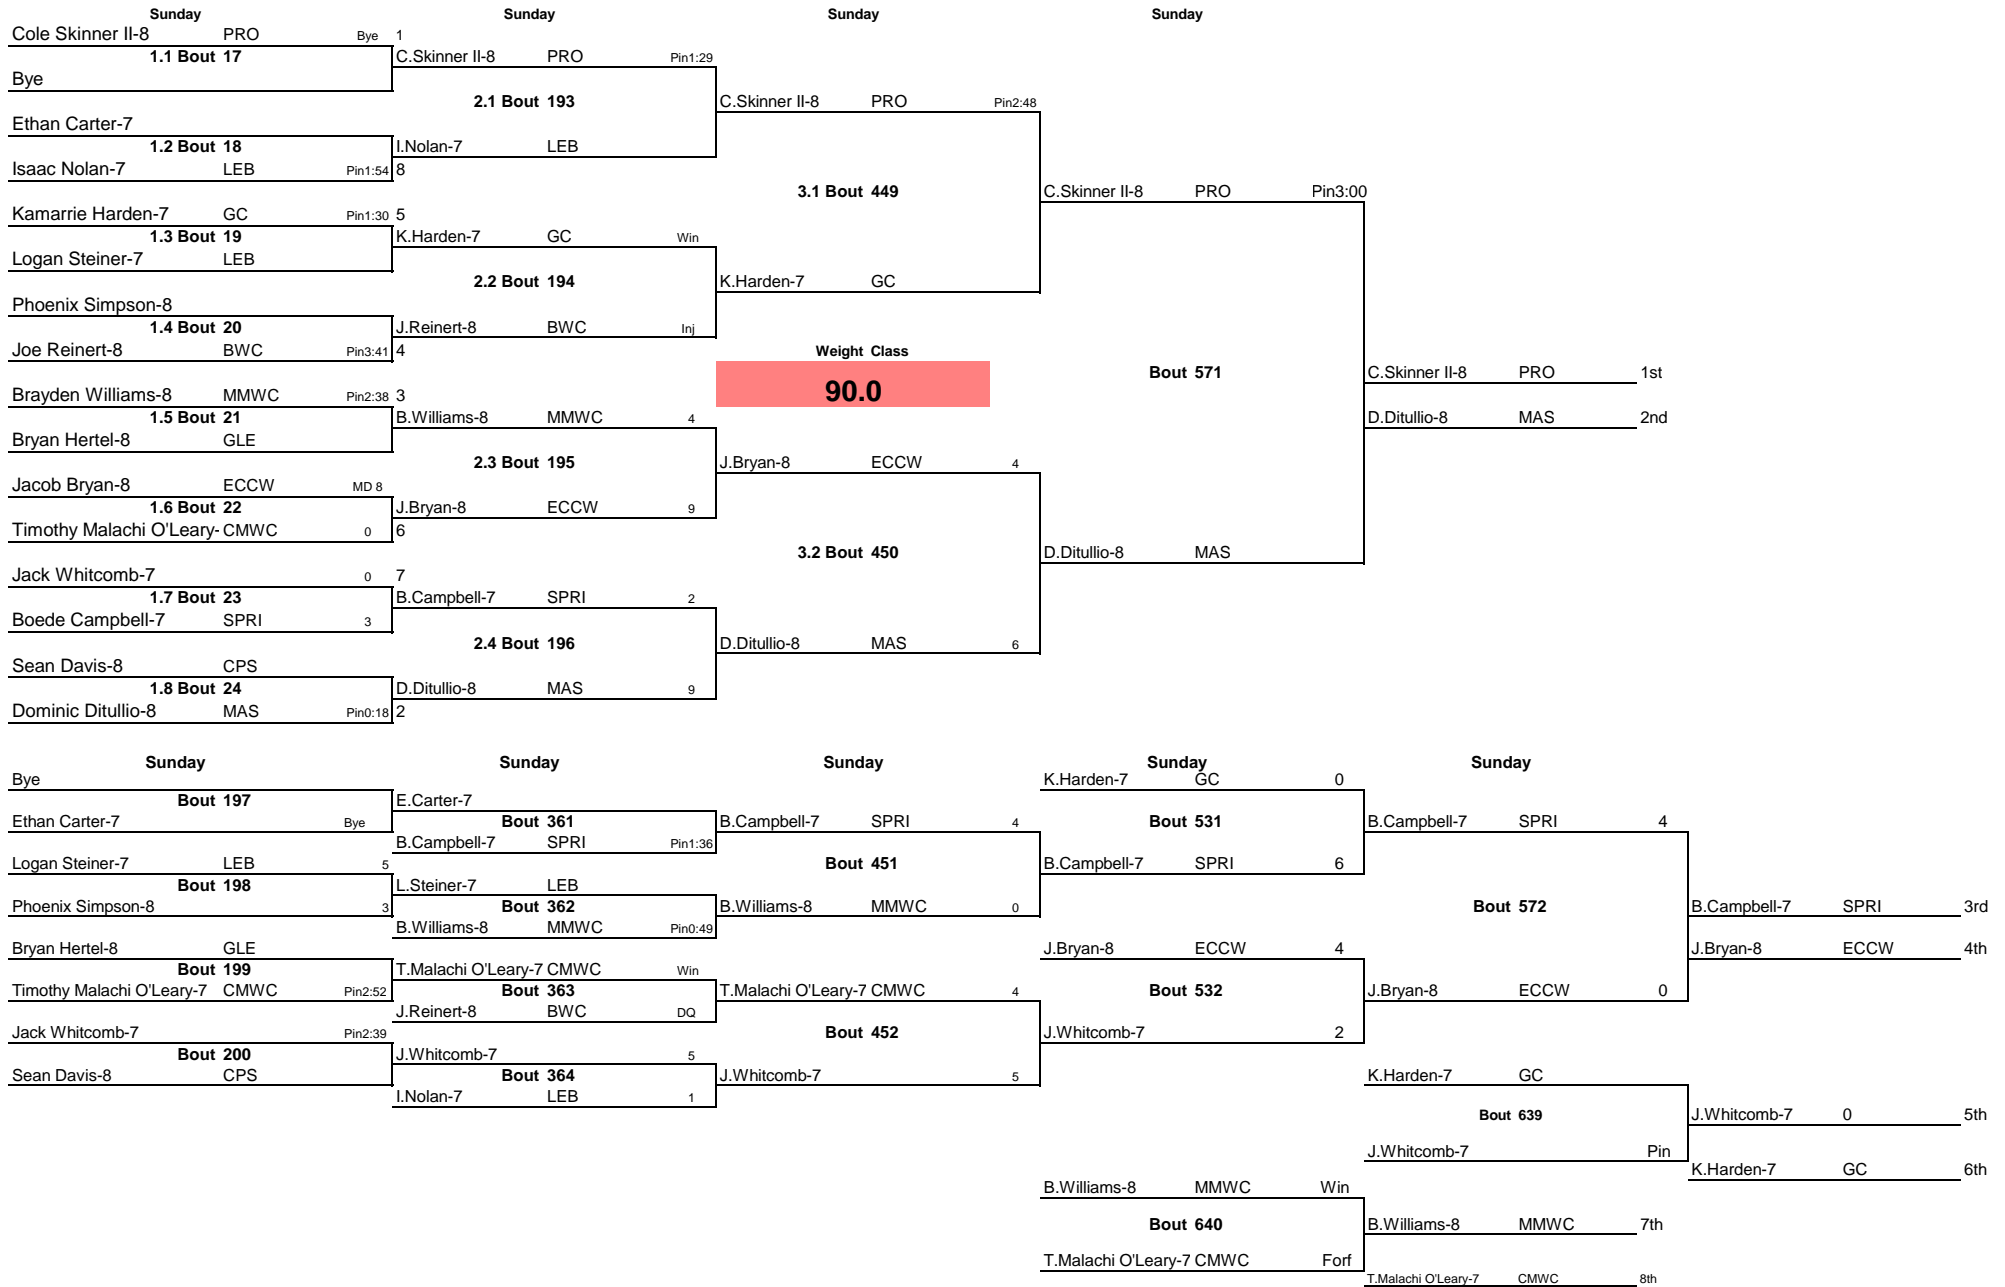

Note: All TIMES are ESTIMATES ONLY

OAC Archbishop Moeller JH District 2017