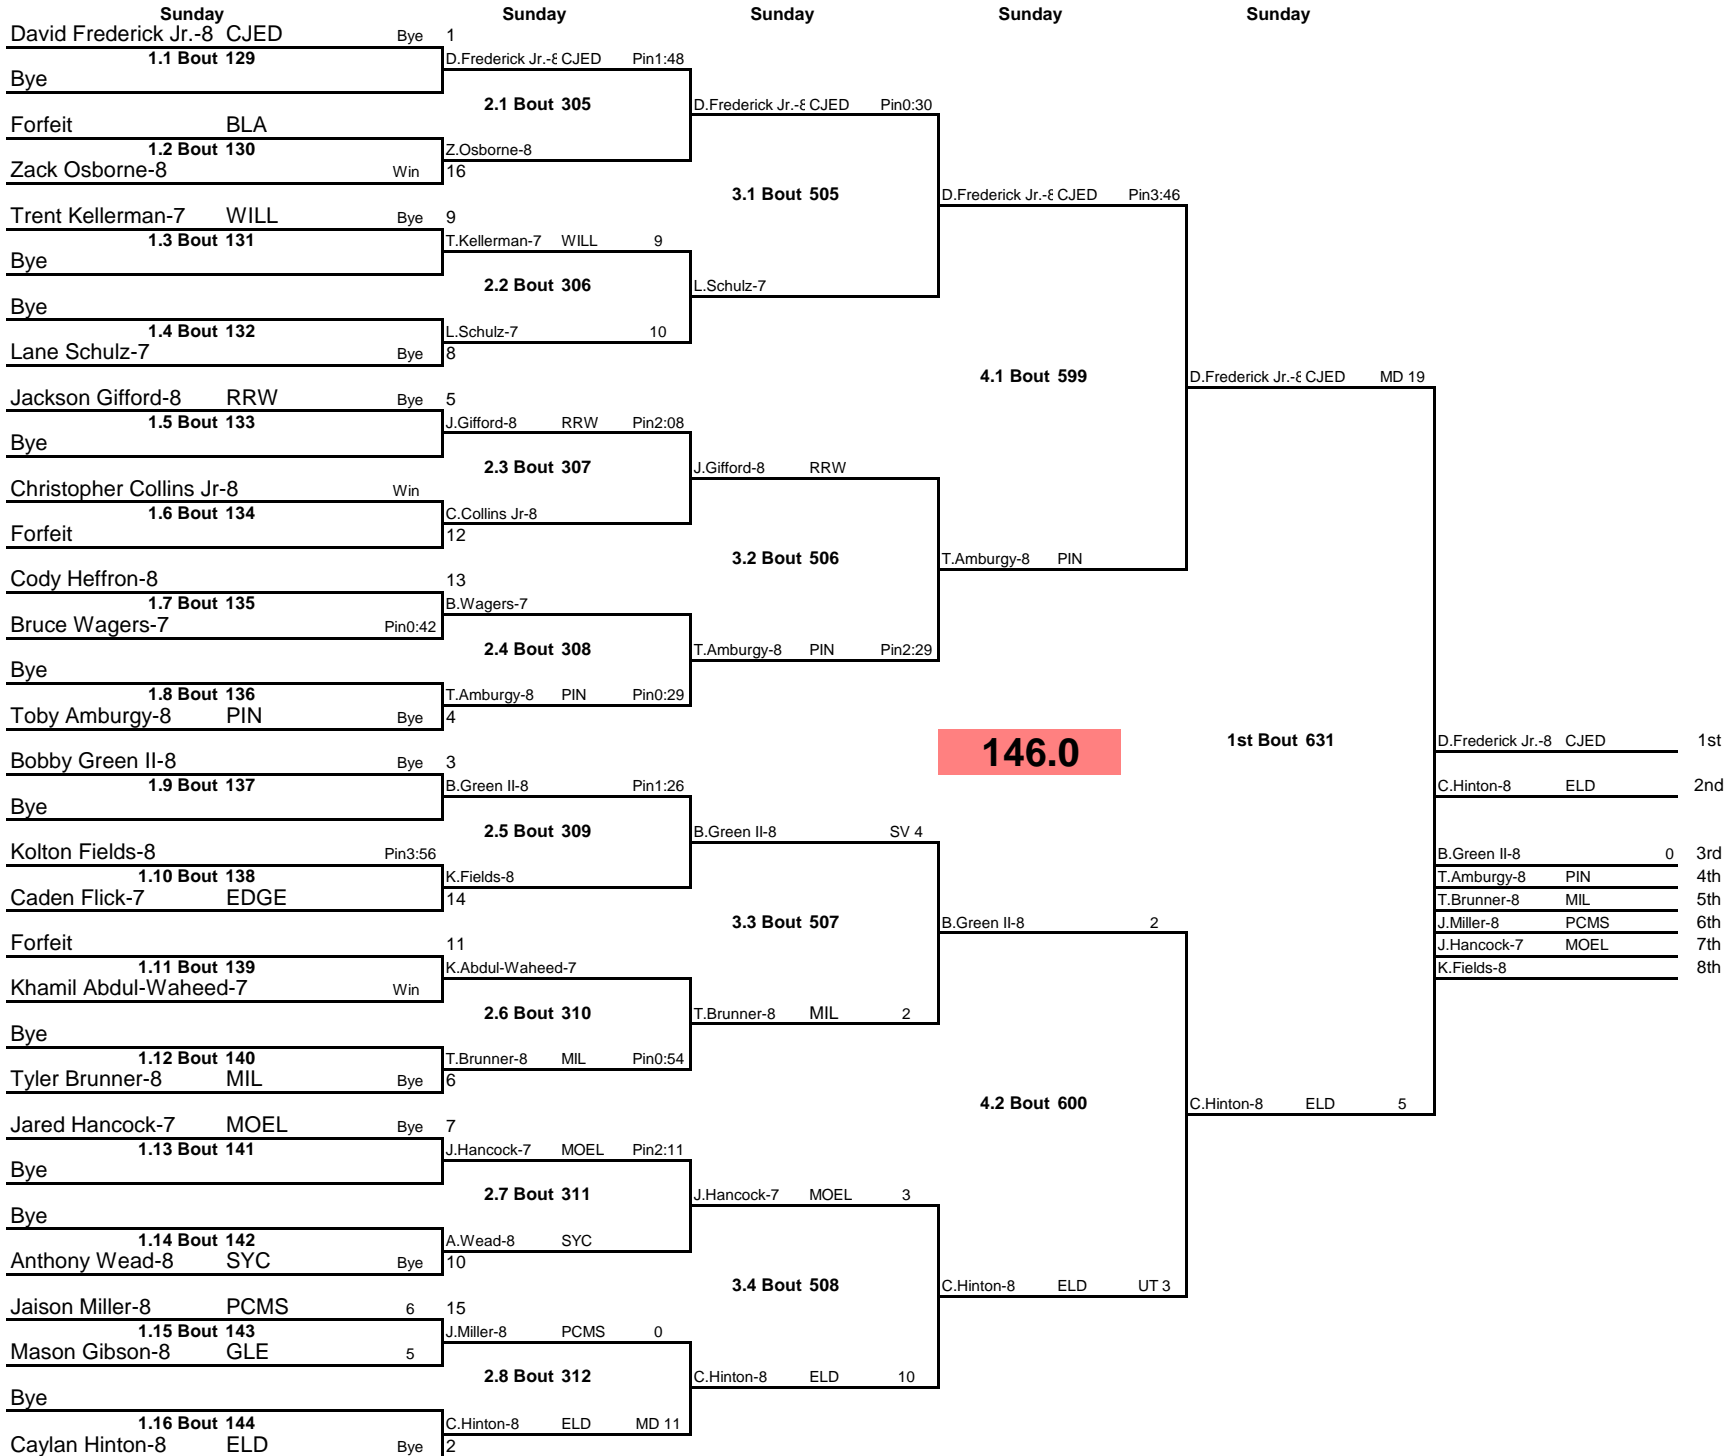

Sunday

Note: All TIMES are ESTIMATES ONLY

OAC Archbishop Moeller JH District 2017

Note: All TIMES are ESTIMATES ONLY

OAC Archbishop Moeller JH District 2017