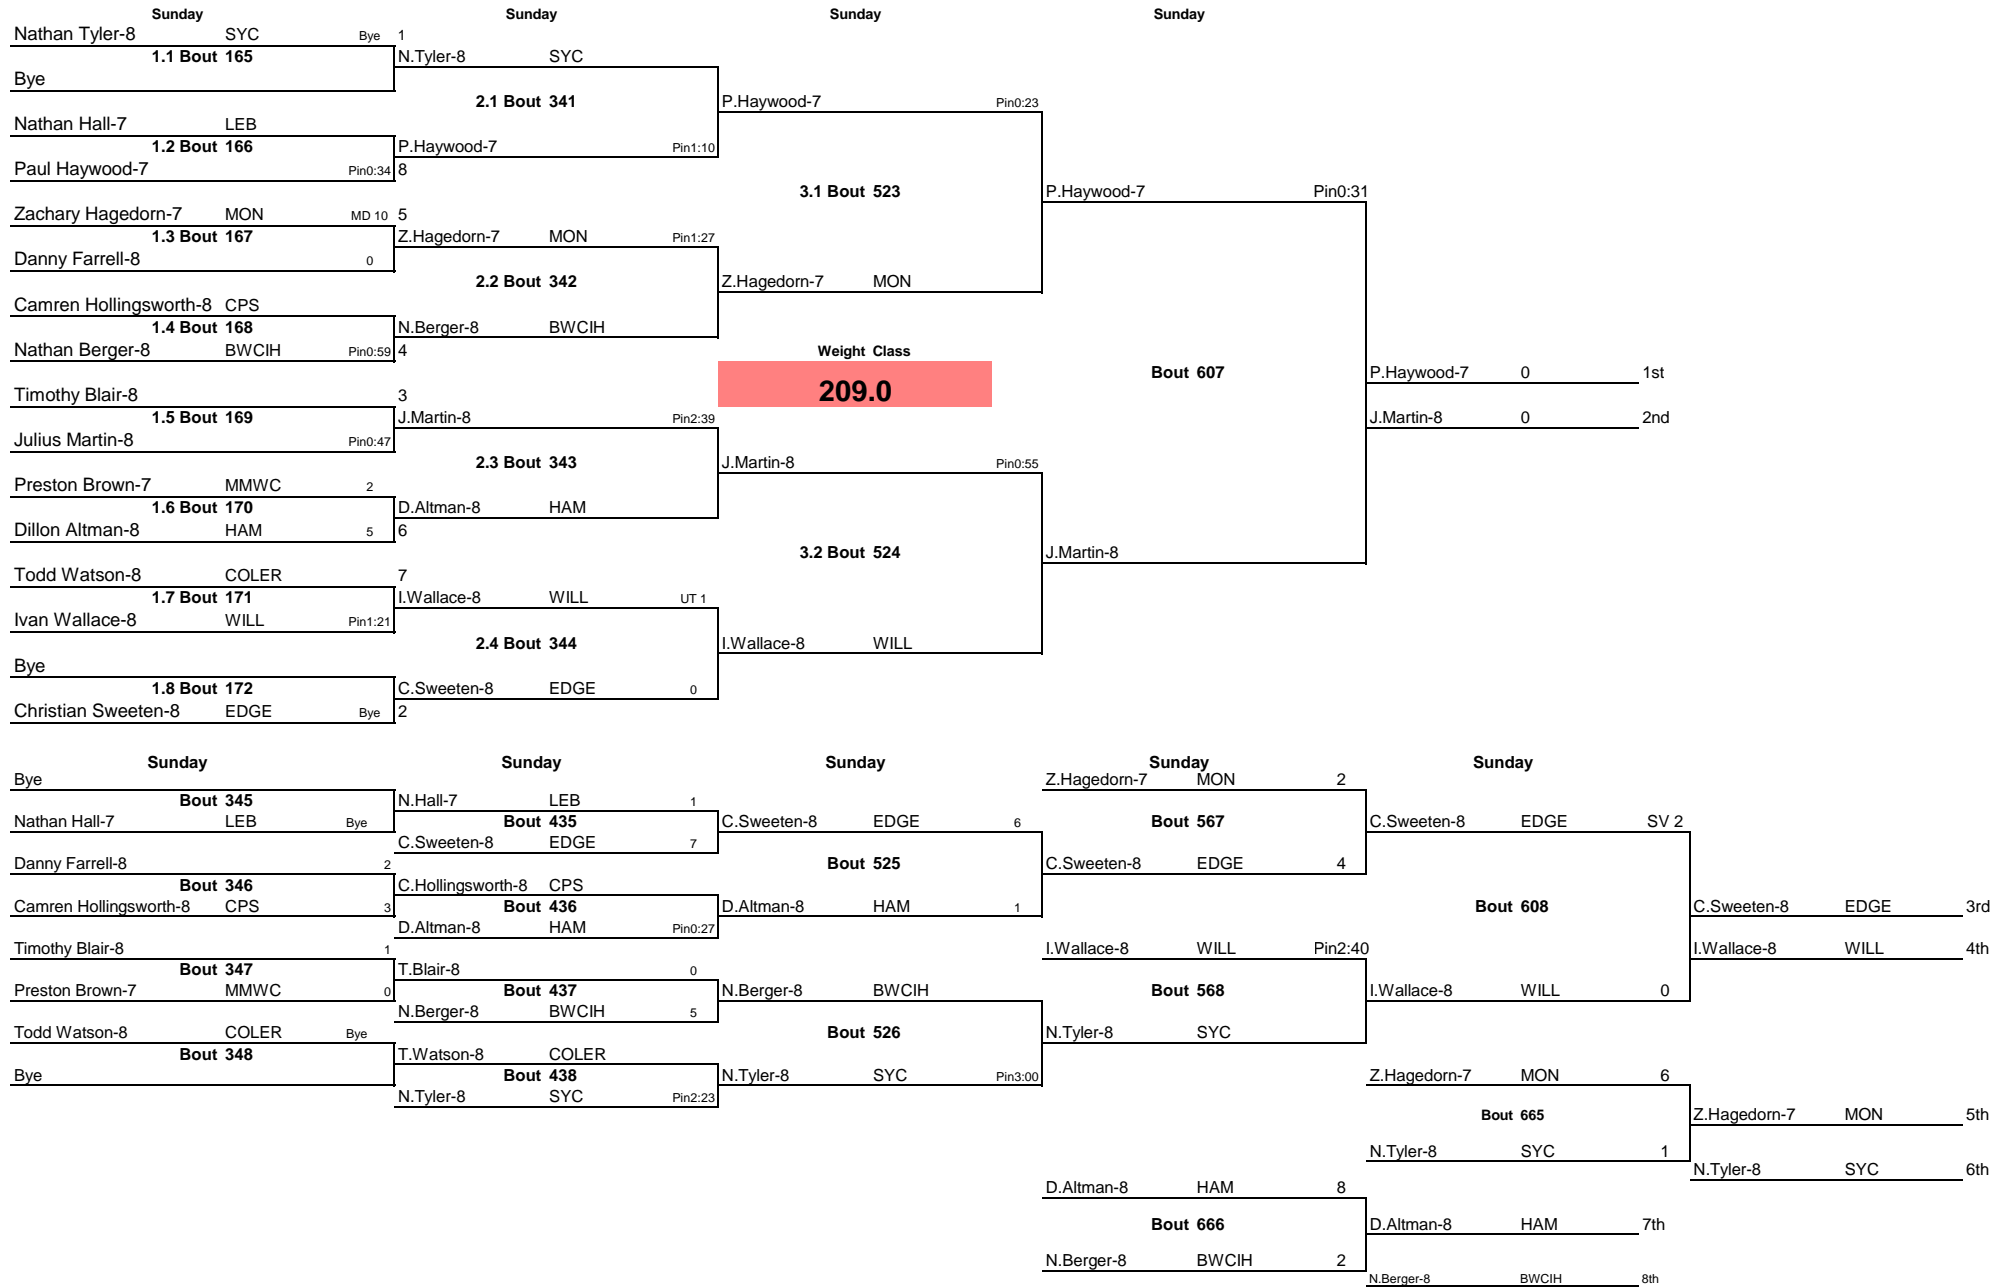

OAC Archbishop Moeller JH District 2017

Note: All TIMES are ESTIMATES ONLY

OAC Archbishop Moeller JH District 2017

Note: All TIMES are ESTIMATES ONLY

OAC Archbishop Moeller JH District 2017