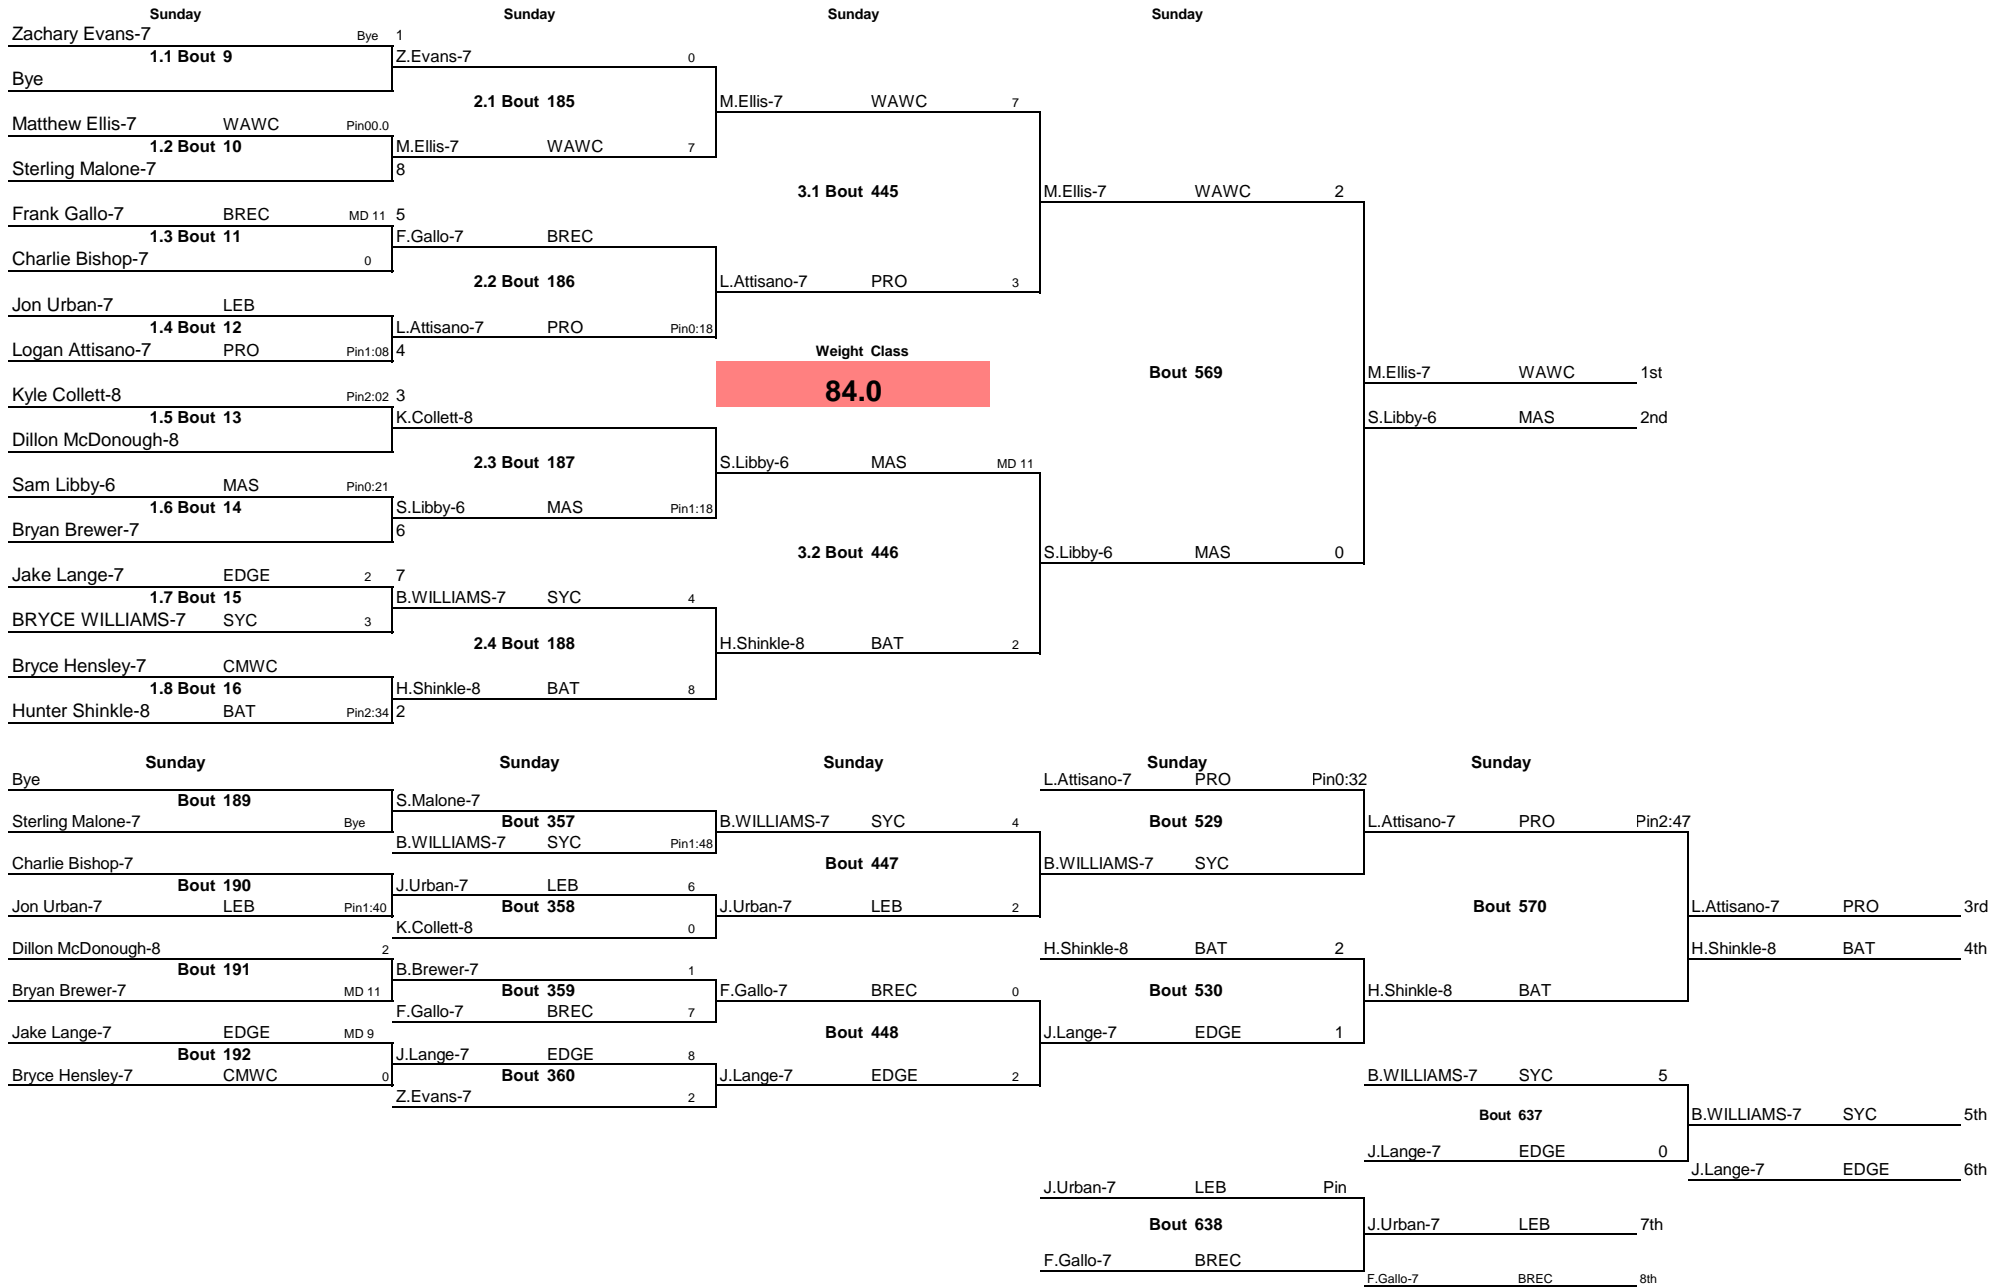

Note: All TIMES are ESTIMATES ONLY

OAC Archbishop Moeller JH District 2017